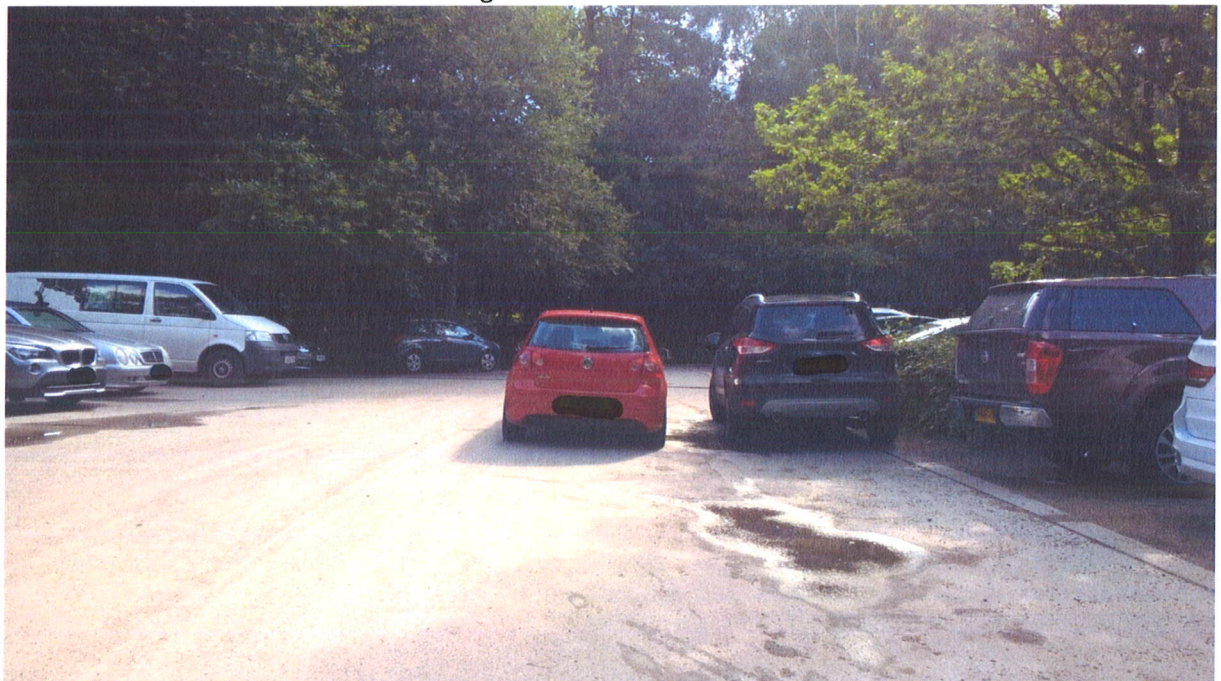

Frimley Lodge Park – Parking Congestion Saturday 2 July 2016 – 9.00am

Photo 1: Main Car Park - Abuse of Staff Permit Bays

Photo 2: Main Car Park – Double Parking

Photo 3: Parking for Hightsided Vehicles – Abuse of area

Photo 4: Parked just before 90° blind bend.

Photo 5: Parking in and opposite a Passing Space

Photo 6: Emergency Access Gate to 3G Pitch

Photo 7: Access Road Just Passed Emergency Access gate for 3G Pitch

Photo 8: Parking in Passing Space

Photo 9: Parking opposite mini roundabout

Photo 10: Parking in Place on route to Mini Railway.