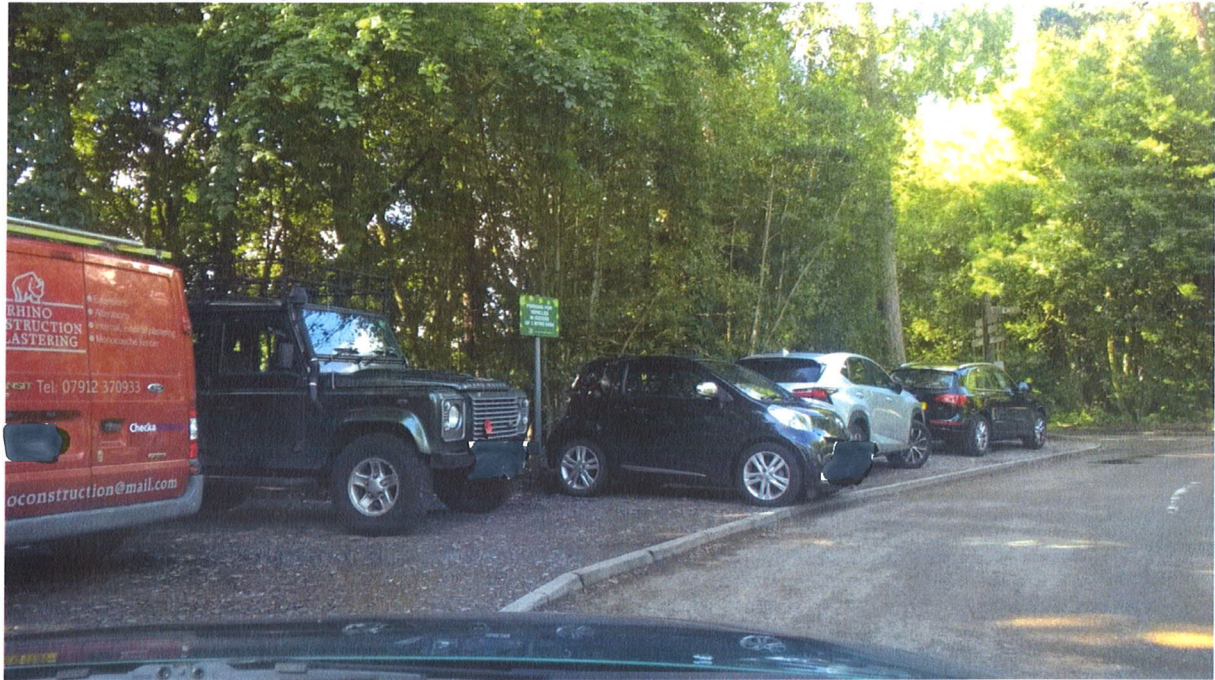

Frimley Lodge Park – Parking Congestion Saturday 2 July 2016 – 9.00am

Photo 1: Main Car Park - Abuse of Staff Permit Bays

Photo 2: Main Car Park – Double Parking

Photo 3: Parking for Hightsided Vehicles – Abuse of area

Photo 4: Parked just before 90° blind bend.

Photo 5: Parking in and opposite a Passing Space

Photo 6: Emergency Access Gate to 3G Pitch

Photo 7: Access Road Just Passed Emergency Access gate for 3G Pitch

Photo 8: Parking in Passing Space

Photo 9: Parking opposite mini roundabout

Photo 10: Parking in Place on route to Mini Railway.